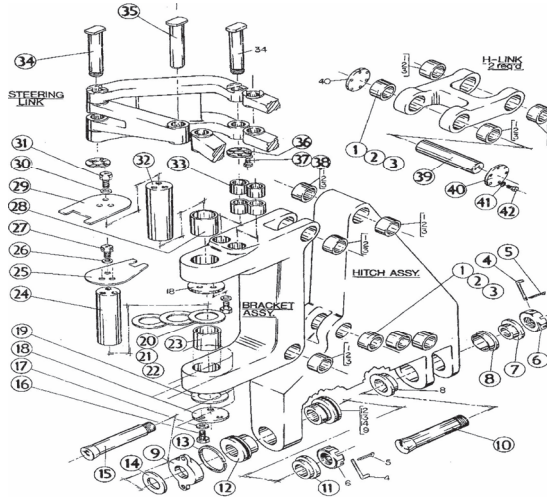

Earthmoving Machinery Spares Pty Ltd

ABN 78 394 726 341

187 Northcorp Boulevard
Broadmeadows VIC 3047

T 03 8301 9500

F 03 8301 9599

E info@emspares.com.au

SCRAPER HITCH PINS & BUSHES FOR 613, 615, 621, 623, 627, 631, 633, 637, 651

Part No	Description	Alt Nos	Applications
307335	Bolt 5/8" X1.5" UNC		621B/E, 623B/E
1021444	Bearing, Sleeve		621E/F/G, 623E/F/G
1483465	Pin A	5T3188, 8W9515	621B/E/F/G, 623B/E/F/G
1052064	Bearing, Sleeve		631E, 633E
1052070	Bearing, Sleeve		631E, 633E
1137071	Pin A	9J7345	651B, 657B
1761401	Pin A	9J0942/8X1079	631D/E/G, 633D/E/G, 637D/E/G
2D7694	Shaft, Pivot		621B, 623B, 627B
2D7695	Collar		621B, 623B, 627B, 615B
2J5233	Bearing, Thrust		631B/C/D, 633B/C/D, 651B, 657B, 637D/G
2J5394	Collar		651B, 631B/C, 633B/C, 657B, 651B
2J5467	Collar		631B/C, 633B/C
2J5531	Collar		631B/C, 633B/C, 651B, 657B
2J5637	Pin, Lock		621B/E/G, 623B/E, 631C/D/E, 633D/E, 651B
2J5662	Shaft, Pivot		631B/C, 633B/C, 651B, 657B
2J5846	Ring		631B/C/D/E, 633B/C/D/E
2T1280	Bearing, Sleeve	8J1366	621B, 623B
3G0034	Trunnion, Apron		651B
3G3346	Bearing 0.060" O/Size		631D, 633D
3G3347	Bearing 0.120" O/Size		631D, 633D
3G4434	Pin, Lock		621B, 623B
3G6021	Bearing, Sleeve		651B, 657B
3G6098	Pin A		621B, 623B/F/G, 627B/F/G
3G7752	Pin Assy		621B, 623B, 627B, 631D, 633D, 637D/E/G
3H5240	Nut, Castle		621B/E/F/G, 623B/E/F/G, 631B/C/D/E, 633B/C
3J3953	Bearing, Sleeve		631B/C