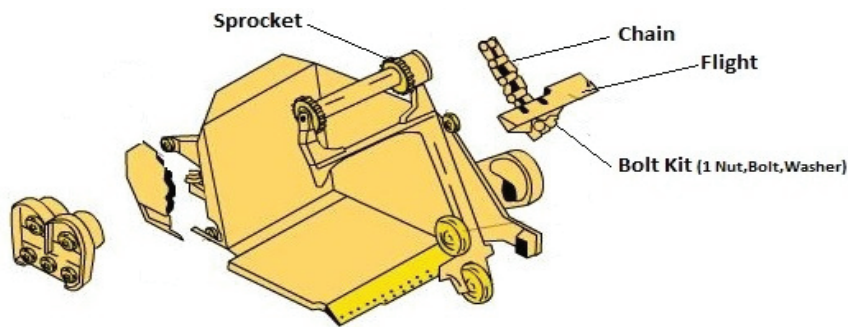

Earthmoving Machinery Spares Pty Ltd

ABN 78 394 726 341

187 Northcorp Boulevard
Broadmeadows VIC 3047

T 03 8301 9500

F 03 8301 9599

E info@emspares.com.au

SCRAPER PARTS ELEVATOR CHAINS, SPROCKETS & FLIGHTS

MACHINE	CHAIN	SPROCKET	HARDWARE	FLIGHTS (SET)
613/B	9J0115	9J1653	9J1653BK	8J4174 (16)
613C	2T0104	2T2623 *	2T2623BK	2T0679 (15)
615	2T0072	2T0249	2T0249BK	2T3893 (18)
623/B	3G3391	8J6544	8J6544BK	2T3883 (15)
623E/F/G	2T3038	2T2891	2T2891BK	2T3883 (15)
633C/D	8J3059	7J9382	7J9382BK	9J1587 (13)
633E	2T3762	8I1319	8I1319BK	8I1272 (14)

***Note:** Sprocket 2T02623 - uses 5/8" Bolts